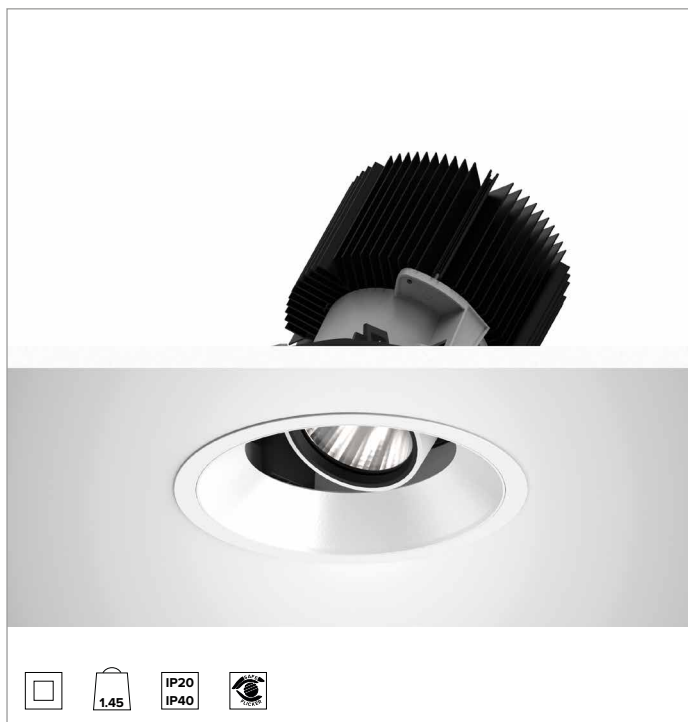

1T8617EL | CTEVO ARCHITECTURAL 160

Adjustable recessed LED projector in a trim version

		4000K	H(m)	D(m)	Emax(lx)
		Ra90			47°
Fixture Power	74W	1	0.87	10322	
Source Flux	8118lm	2	1.74	2581	
Fixture Flux	6090lm	3	2.61	1147	
Efficacy	83lm/W	4	3.47	645	
TS1282	Imax=1272cd/klm	Imax	10325cd	5	4,34

CCT nominal: 4000K

Lifetime (L80/B10): >50000h tq +25°C

ILLUMINOTECHNICAL CHARACTERISTICS

MWFL - precision optics with a black silicone cut off ring. Version with a convex faceted highly reflective anodised aluminium reflector and a holographic diffusion filter. UGR<22 (EN 12464-1).

Optic: REFLECTOR

Beam angles: MWFL

Optical efficiency: 75%

Fixture flux: 6090lm

Luminous efficacy: 83lm/W

Photobiological safety: Compliant with RG1 low risk group

MECHANICAL CHARACTERISTICS

Die-cast white painted anodised aluminium body and dissipator. White colour cover. The optical unit can be adjusted up to 30° on the vertical plane with a mechanical beam locking system and a graduated scale, and 358° on the horizontal plane. Trim version with an integrated white ring.

Colour and finish: Plaster white

Weight: 1.45Kg

Version: TRIM HO

Degree of protection: IP20 for recessed part

Degree of protection: IP40 for exposed part

ELECTRICAL CHARACTERISTICS

Integrated electronic ON-OFF driver.