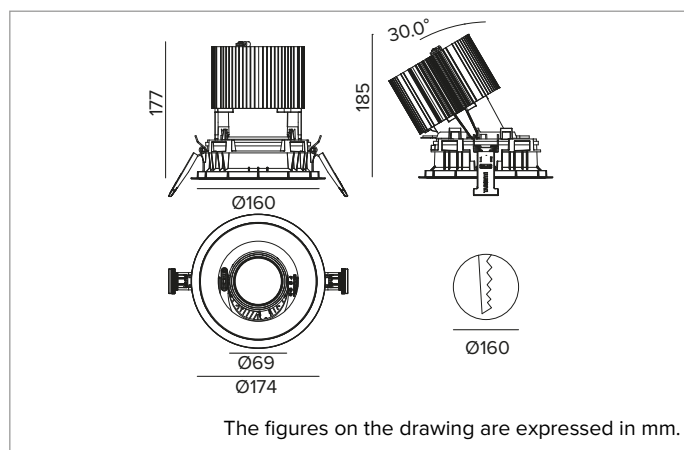

1T8617EL | CTEVO ARCHITECTURAL 160

Adjustable recessed LED projector in a trim version

		4000K	H(m)	D(m)	Emax(lx)
		Ra90			47°
Fixture Power	74W	1	0.87	10322	
Source Flux	8118lm	2	1.74	2581	
Fixture Flux	6090lm	3	2.61	1147	
Efficacy	83lm/W	4	3.47	645	
TS1282	Imax=1272cd/klm	Imax	10325cd	5	4,34

Optic: REFLECTOR

Beam angles: MWFL

Optical efficiency: 75%

Fixture flux: 6090lm

Luminous efficacy: 83lm/W

Photobiological safety: Compliant with RG1 low risk group

MECHANICAL CHARACTERISTICS

Die-cast white painted anodised aluminium body and dissipator. White colour cover. The optical unit can be adjusted up to 30° on the vertical plane with a mechanical beam locking system and a graduated scale, and 358° on the horizontal plane. Trim version with an integrated white ring.